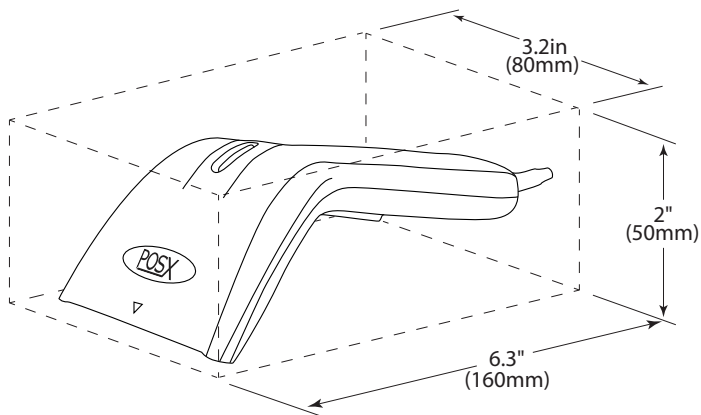

barcode scanner

ION Short Range Barcode Scanner

The ION Short Range is a member of the cost-effective, high performance ION Series. This barcode scanner is designed to provide an exceptional decoding solution at an extreme low-cost. The ION Short Range scans most popular barcode symbologies and has a rugged design with no moving parts to withstand daily use. Engineered to be extremely lightweight with a low profile, the ION Short Range is the clear choice for the budget-minded consumer.

Key Features

- Extreme low-cost
- Great entry level scanner
- Reads up to 200 scans/second
- Reading distance: From 0" to 4"
- 3-Year Warranty includes 2-Day Advance Exchange Service

ION Short Range Specifications

PART NUMBER	ION-SE1-ACU
PERFORMANCE	
Light Source	Red LED 660 nm
Visual Indicators	Blue LED = decoding successful
System Interface	USB
Typical Depth of Field	0" to 1.2" (30mm) PCS90% Code 39
Resolution	4 mil
Scanning Angle	45°
Scan Range	0"-4"
Print Contrast	Minumum 45% contrast
Ambient Light Rejection	1000 lux-5000 lux
FEATURES	
Supported Symbologies	Code 39, Full ASCII Code 39, Code 32, Code 128, Code 93, Code 11, Codabar/NW7, All UPC/EAN/JAN code(EAN-13, EAN-8, UPC-A, UPC-E, EAN-128), Interleave 2 of 5, STD 2 of 5, Industrial 2 of 5, matrix 2 of 5,Chinese Postage Code, IATA, MSI/PLESSY,Italian Pharmacy Code, Telepen. GS1 databar
Programmable Features	Prefix Code, Length Code, Barcode Type, ISBN/ISSN/CLSI/UK Plessey Conversion, Scanning Mode, Time Out, Baud Rate
PHYSICAL	
Weight	0.2 lb (70g w/o cable)
Housing	ABS
Dimensions	6.3"(160mm)(L)x 3.2"(80mm)(W)x 2"(50 mm)(H)
Color	Black
ELECTRICAL	5 DC ± 5%(input)
CURRENT	100-120mA
ENVIRONMENTAL	
Temperature	32°- 122°F (0°C to 50°C) (operating)/-15°- 140°F (-26°C to 60°C) (storage)
Humidity	10% - 90% relative humidity, non-condensing
Shock Resistance	Withstands multiple drops from 5' (1.5 m)
WARRANTY	3-Year Includes 2-Day Advance Replacement Service
CERTIFICATIONS	FCC Class-A, CE, RoHS