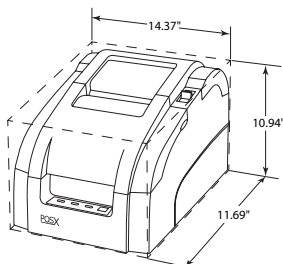

PART NUMBER	EVO-PK2-1AP	EVO-PK2-1BP	EVO-PK2-1AS	EVO-PK2-1BS	EVO-PK2-1AU	EVO-PK2-1BU	EVO-PK2-1AE	EVO-PK2-1BE
SPECIFICATIONS								
Interfaces	Parallel IEEE-1284		Serial RS-232C		USB 2.0		Ethernet 10/100	
Emulation	Epson /Citizen /Star							
Print Method	9-pin Serial Dot Matrix							
Printing Speed	5 lines/sec							
Number of Total Dots	400 Dots/line							
Resolution	160 DPI/ 80 DPI							
Printing Direction	Bi-directional with logical seeking							
Effective Printing Width	2.5"							
Font Size	7 x 9 9 x 9							
CASH DRAWER PORTS	2 Circuits (24 V, 1 A max)							
RELIABILITY								
MCBF	18,000,000 Lines							
Printhead	120 Million Characters							
PAPER								
Type	Roll Paper							
Width	3" (76.2 mm)							
Roll Diameter	3" (76.2 mm)							
Copies	Original + 2 Copies							
NUMBER OF COLUMNS	Epson TM-U200 Emulation 42/35, 40/33 Other Emulation 40/33							
INK RIBBON	EPSON ERC-38 Black, Purple, Black/Red							
AUTO CUTTER								
Type	Guillotine	Tear Bar	Guillotine	Tear Bar	Guillotine	Tear Bar	Guillotine	Tear Bar
Cutting Method	Full/Partial Cut	n/a	Full/Partial	n/a	Full/Partial	n/a	Full/Partial	n/a
Auto Cutter Life	1,500,000 Cuts							
Paper Thickness	0.002" (0.065 mm) - 0.005"(0.13 mm)							
PHYSICAL								
Dimension	6.14"(w) x 9.57"(d) x 5.91"(h)							
Weight	5.4 lbs							
Color	Black							
ELECTRICAL	(input)120-230 VAC 60 Hz (output) 24 VDC/1.5 A							
ENVIROMENTAL								
Temperature	41° F to 104° F operating -4° F to 140° F storage							
Humidity	35%-80% non condensing (operation)				10%-90% non condensing (storage)			
WARRANTY	3-Year includes 2-Day Advance Exchange Warranty Service, 2-Year on Autocutter and Print Head							
CERTIFICATIONS	FCC, MIC, UL, CE, CCC, RoHs(TUV)							
OPERATING SYSTEM	WIN 95/WIN 98/WIN 2000/WIN XP/VISTA/Win 7/Win 8/OPOS driver available							

ACCESSORIES

1CARDP	Parallel Interface Card for EVO Impact
1CARDS	Serial Interface Card for EVO Impact
1CARDE	Ethernet Interface Card for EVO Impact
1CARDU	USB Interface Card for EVO Impact
ZOE-CRW3	3-Year Overnight Exchange
ZOE-CRW5	5-Year Overnight Exchange